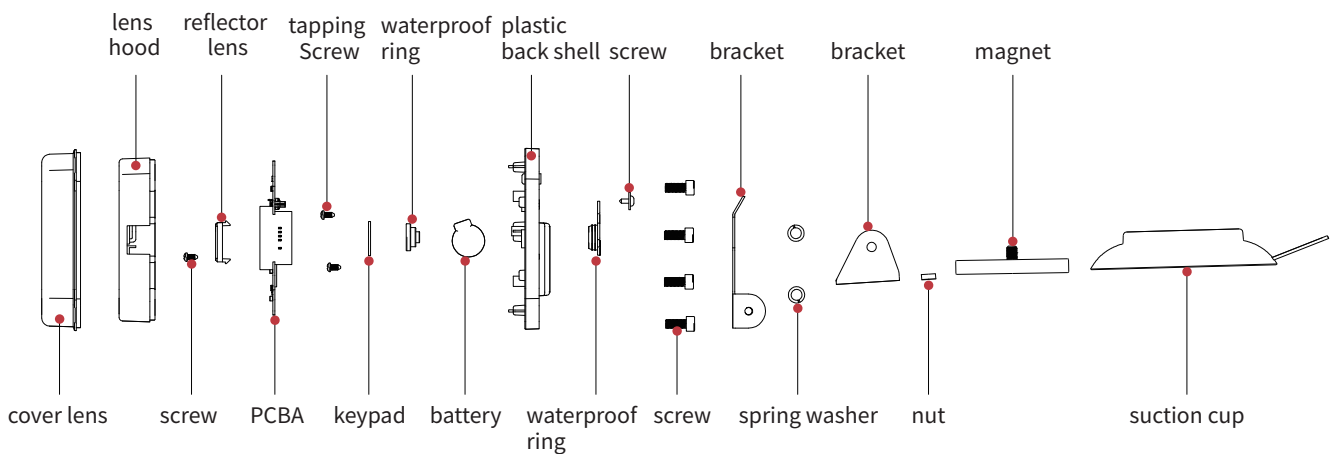

\* Number plate light runs together with rear position lamp.

## FUNCTIONS

Rear Position Lamp  
(Number plate light working together)

Stop/Brake

Dynamic Direction Indicator Lamp

## THE EXPLOSION FIGURE