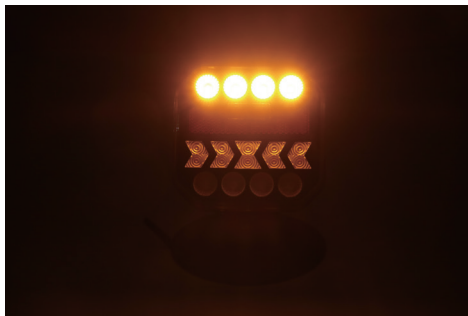

\* Number plate light runs together with rear position lamp.

## FUNCTIONS

Rear Position Lamp  
(Number plate light working together)

Stop/Brake

Dynamic Direction Indicator Lamp