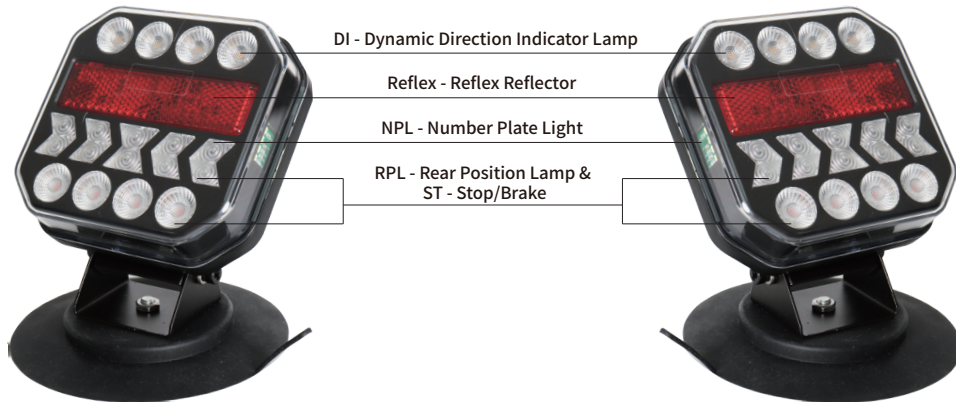

## Magnetic Wireless Trailer Light

- ◆ 100% cable free solution, designed for quick and easy installation.
- ◆ Adjustable bracket and fixed bracket for selection.
- ◆ Compatible with 12-24V trailers, trucks, and etc.
- ◆ Dual USB charging cord, charging time: approx. 2.5 hrs; runtime: approx. 9 hrs.
- ◆ Rated IP67 for water and dust resistance.

### PRODUCT INFORMATION

Lamp function	Power Consumption	SMD	LED Q'TY	Color temperature	Compliance	IP Rating	LED color
Number Plate Light	0.7W	2835	4	5600 ~ 6000K	R148	IP67	○
Rear Position Lamp		2835	14	620 ~ 625nm	R148	IP67	●
Stop/Brake	3.1W						
Rear Direction Indicator	2.5W	2835	4	590-595nm	R148	IP67	●
Reflex	/	/	/	/	R3	/	/
Transmit method /Distance				2.4G 30m			

\* Number plate light runs together with rear position lamp.

## FUNCTIONS

Rear Position Lamp  
(Number plate light working together)

Stop/Brake

Dynamic Direction Indicator Lamp