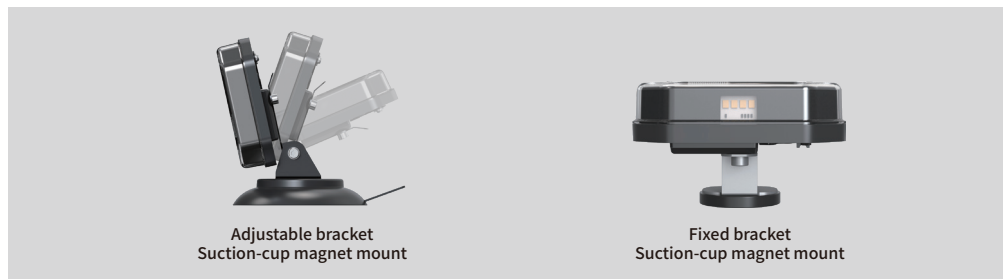

## Magnetic Wireless Trailer Light

- ◆ 100% cable free solution, designed for quick and easy installation.
- ◆ Adjustable bracket and fixed bracket for selection.
- ◆ Compatible with 12-24V trailers, trucks, and etc.
- ◆ Dual USB charging cord, charging time: approx. 2.5 hrs; runtime: approx. 9 hrs.
- ◆ Rated IP67 for water and dust resistance.

### PRODUCT INFORMATION

Lamp function	Power Consumption	SMD	LED Q'TY	Color temperature	Compliance	IP Rating	LED color
Number Plate Light	0.7W	2835	4	5600 ~ 6000K	R148	IP67	○
Rear Position Lamp		2835	14	620 ~ 625nm	R148	IP67	●
Stop/Brake	3.1W						
Rear Direction Indicator	2.5W	2835	4	590-595nm	R148	IP67	●
Reflex	/	/	/	/	R3	/	/
Transmit method /Distance				2.4G 30m			