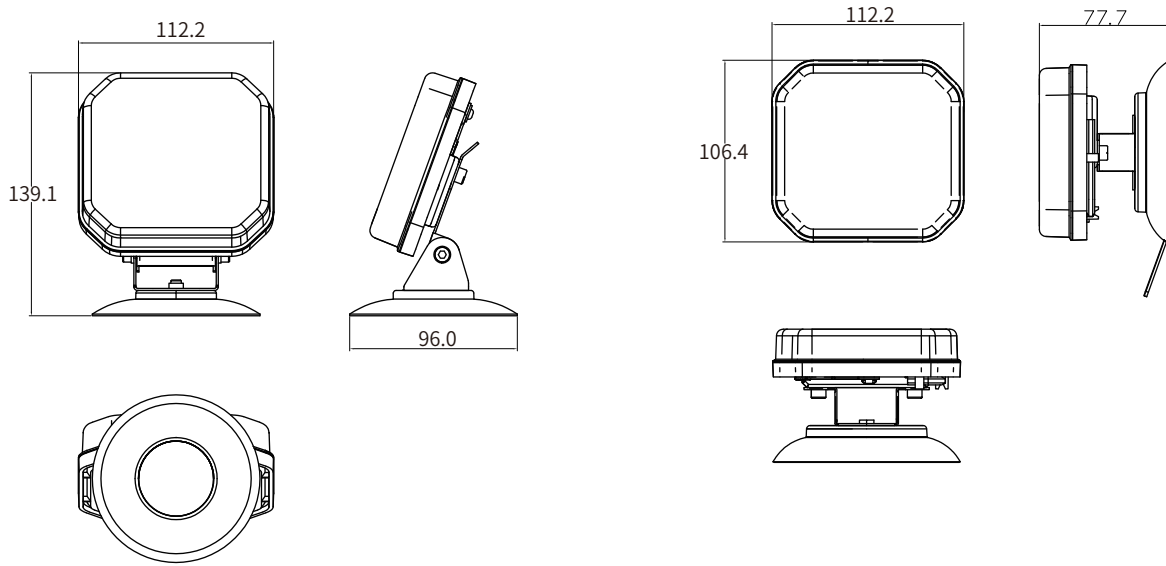

[mm]

Adjustable bracket
Suction-cup magnet mount

Fixed bracket
Suction-cup magnet mount

CHARGING PARAMETERS

Overcharge, over discharge, over temperature protection

Charging interface	Electric core	Capacity	Charging voltage	Charging current	Charging time	Discharging time
TYPE-C	single section 18650 lithium ion	3.7-4.2V 2600mAh	5V	2000mA	About 2.5H	About 9H