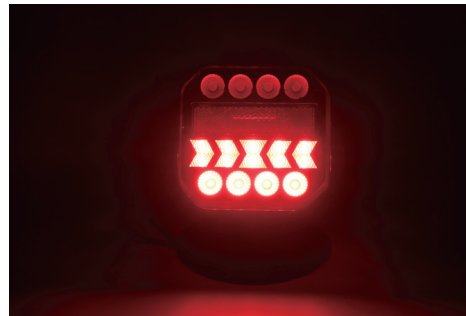

Stop/Brake